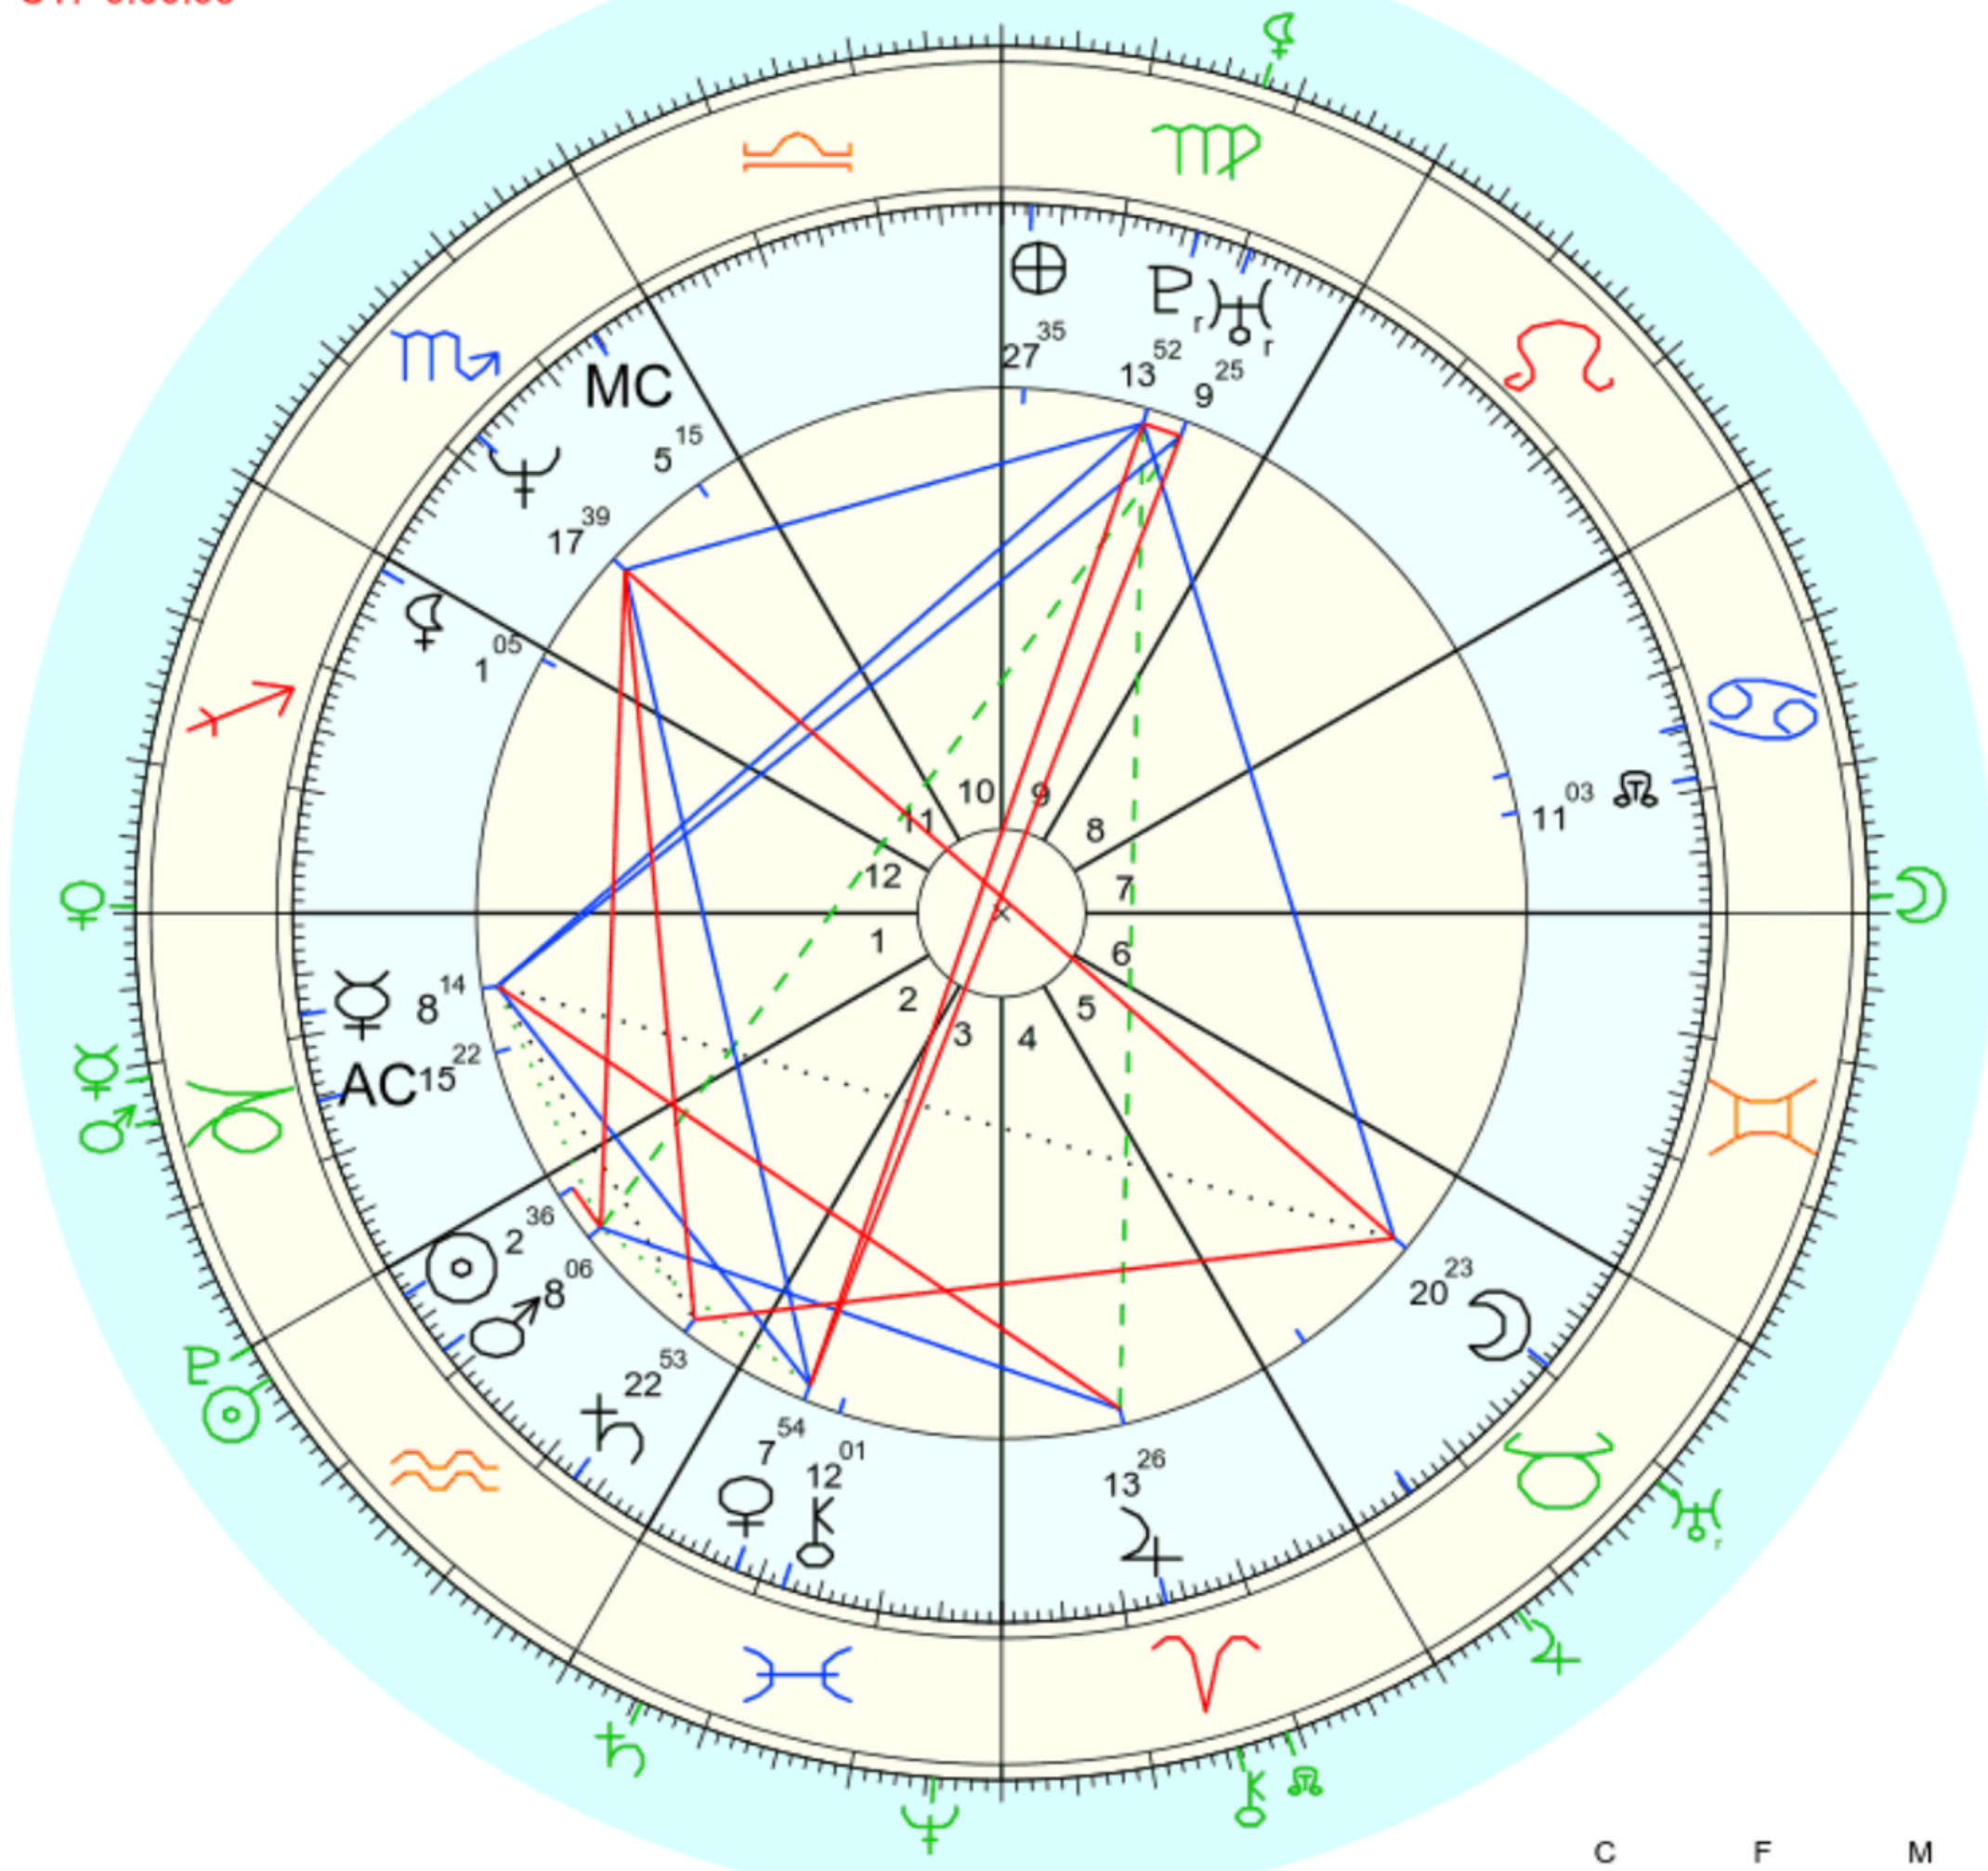

Natal Chart and Transits (Method: Web Style / Whole Signs)

Date: 23 Jan. 2024

UT: 0:00:00

	Natal	Transit
☉ Sun	2 Aqu 35'53"	2 ♁ 27'
☾ Moon	20 Tau 23' 7"	1 ♃ 8'
☿ Mercury	8 Cap 13'46"	10 ♄ 55'
♀ Venus	7 Pis 53'49"	29 ♃ 33'
♂ Mars	8 Aqu 6'18"	13 ♄ 48'
♃ Jupiter	13 Ari 26' 6"	6 ♃ 28'
♄ Saturn	22 Aqu 53' 0"	5 ♃ 26'
♅ Uranus	9 Vir 25' 5"r	19 ♃ 6"r
♆ Neptune	17 Sco 38'39"	25 ♃ 31'
♇ Pluto	13 Vir 52'19"r	0 ♁ 4'
♁ True Node	11 Can 3'24"d	19 ♃ 11'
♄ Chiron	12 Pis 0'33"	15 ♃ 47'
⊕ P.Fort.	27 Vir 34'59"	not av.
♀ Lilith	1 Sag 4'33"	12 ♃ 25'
AC:	15 Cap 22'13"	2: 0 Aqu 0'
MC:	5 Sco 15' 8"	11: 0 Sco 0'
		12: 0 Sag 0'

MH Age: 60, 1st House Year (HBD!) w/ Mercury
1/3 Emotional Generator
Saturn Timelord (in Pisces by Transit) - Gate 49
Additional Houses: 2nd
Night Chart

Transits of Note:

- Angular Aries/Libra Nodal Axis
- Jupiter moving through 5th + 6th Houses
- **Pluto new conjunct Sun (R8) - Gate 41**
- Uranus finishing transit to Moon (R7) - Gate 23
- Saturn finishing transit Venus (R5/10/IC) Gate 37