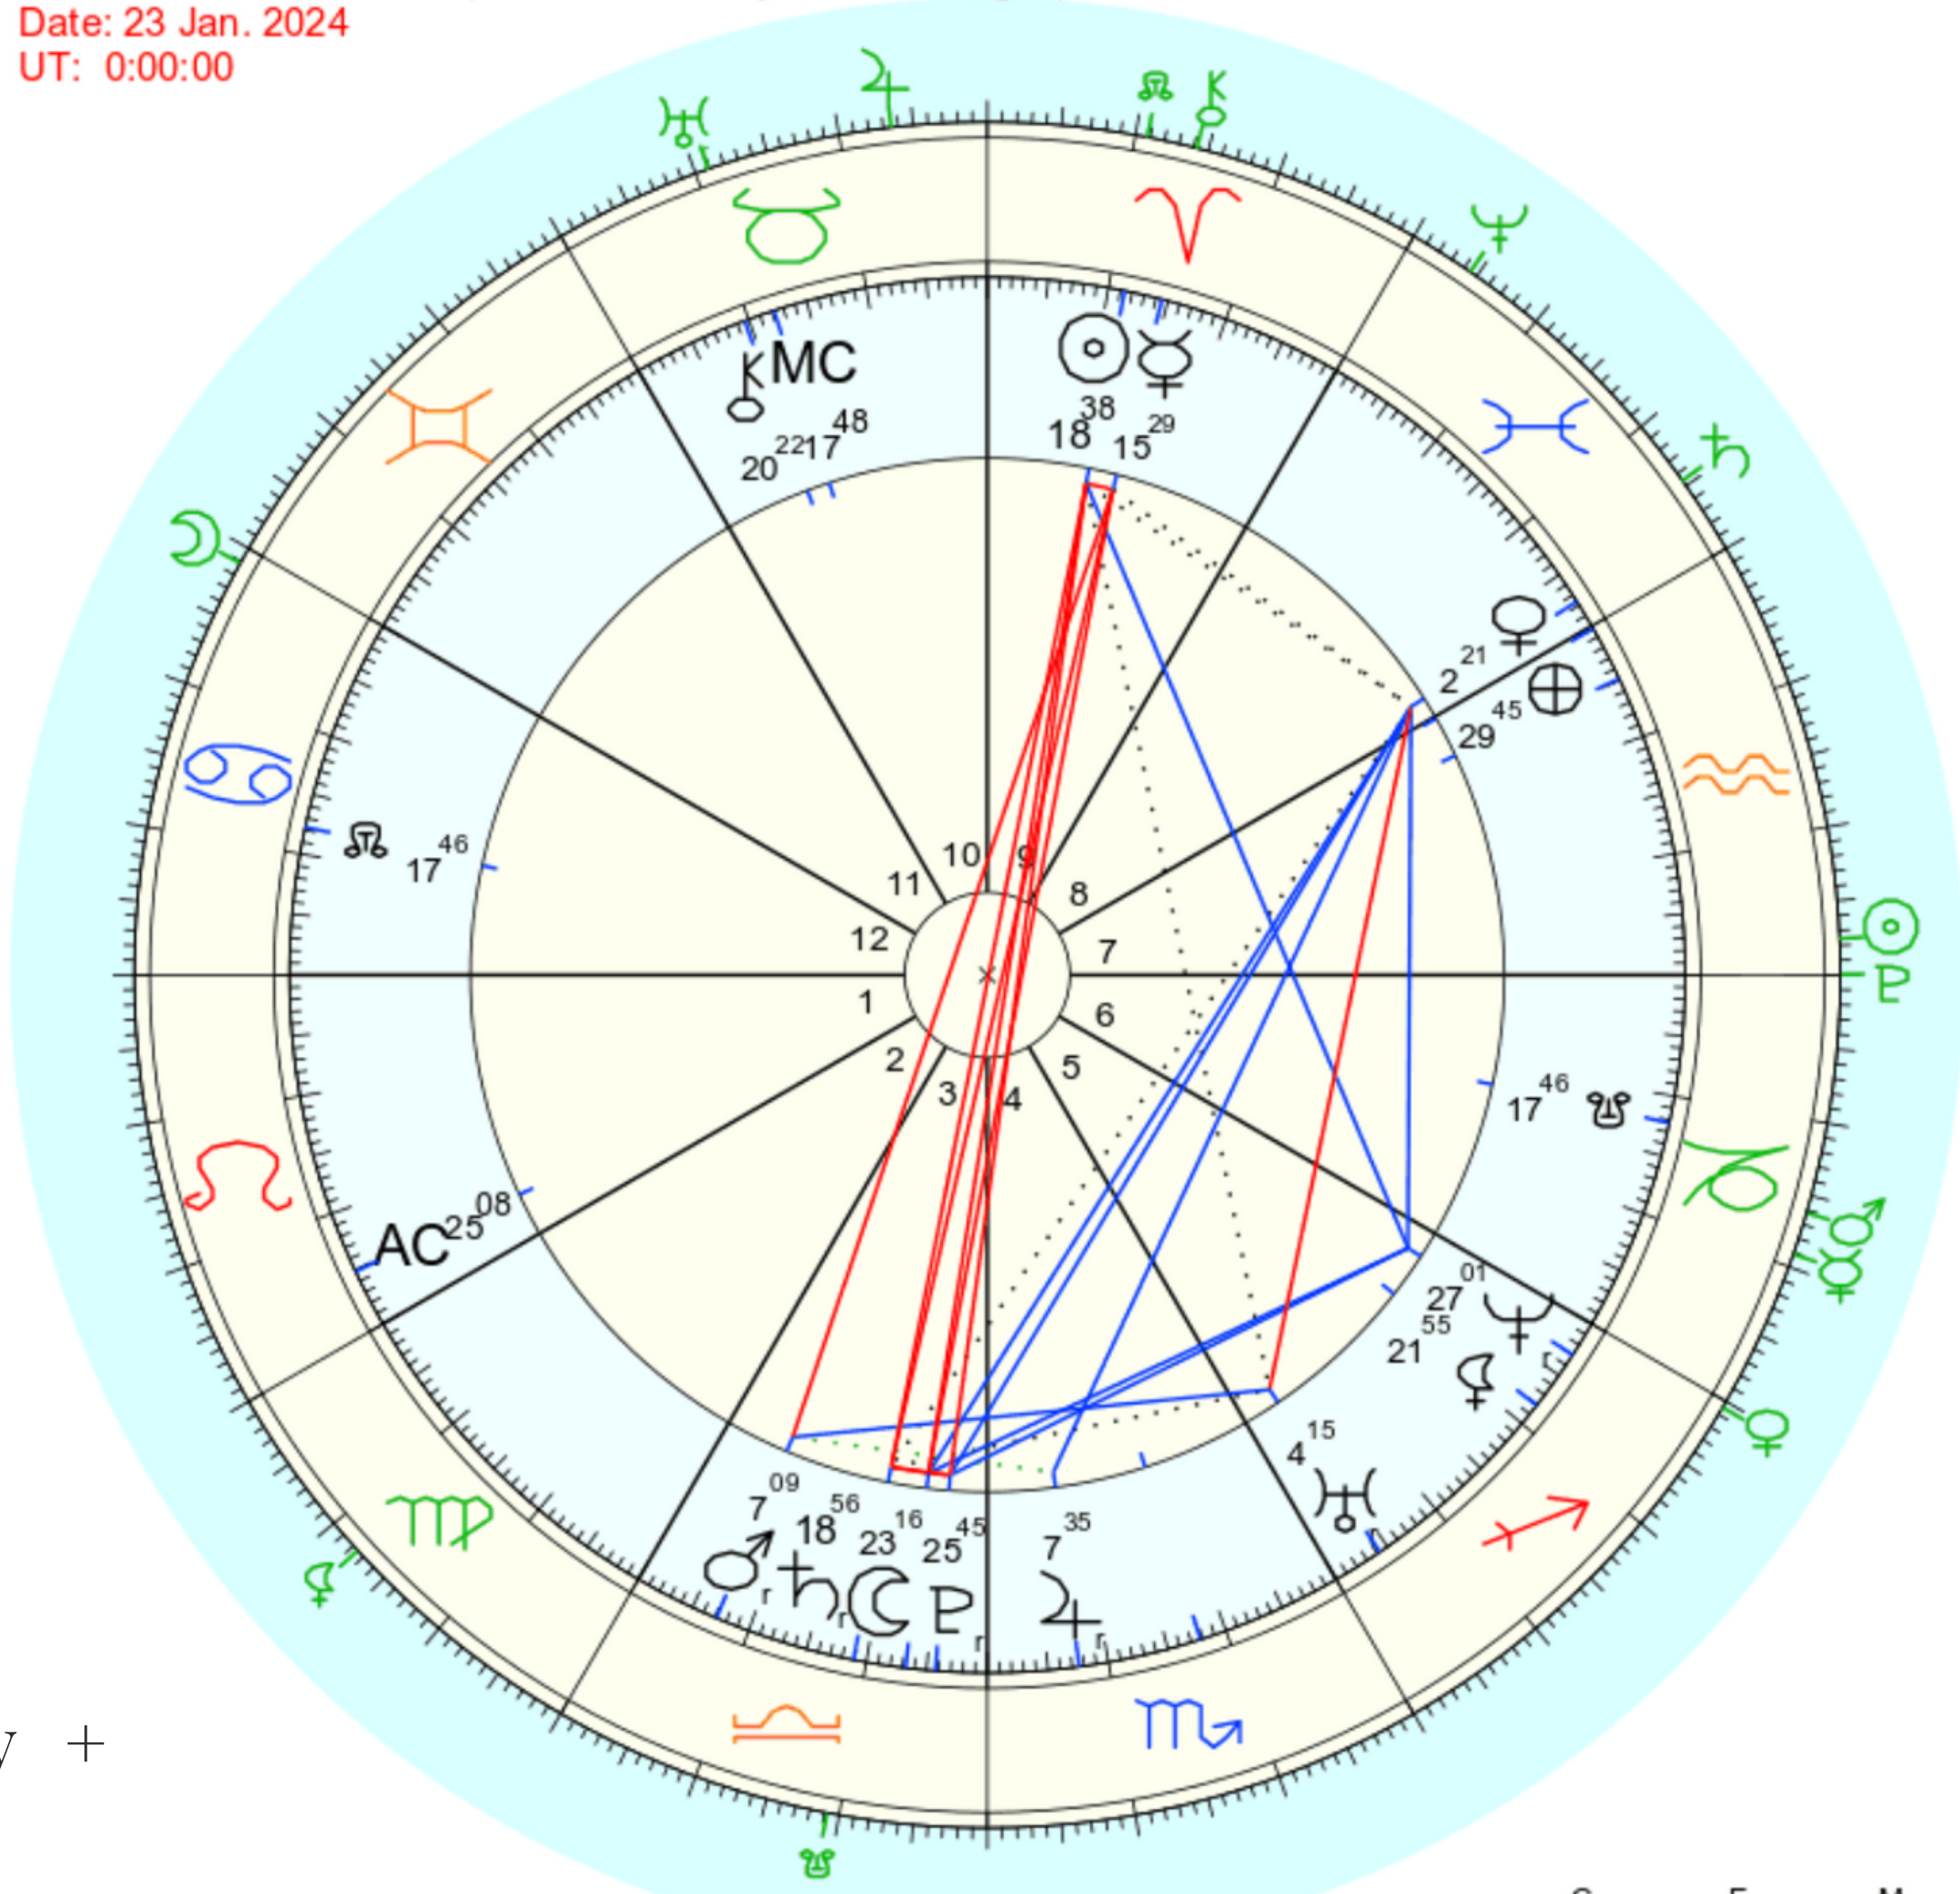

Natal Chart and Transits (Method: Web Style / Whole Signs)

Date: 23 Jan. 2024

UT: 0:00:00

	Natal		Transit
☉ Sun	18	Ari 38'28"	2 ♁ 27'
☾ Moon	23	Lib 15'59"	1 ☾ 8'
☿ Mercury	15	Ari 29'17"	10 ☿ 55'
♀ Venus	2	Pis 21'10"	29 ♀ 33'
♂ Mars	7	Lib 9'28"r	13 ♂ 48'
♃ Jupiter	7	Sco 34'38"r	6 ♃ 28'
♄ Saturn	18	Lib 56'21"r	5 ♄ 26'
♅ Uranus	4	Sag 14'32"r	19 ♅ 6'r
♆ Neptune	27	Sag 0'55"r	25 ♆ 31'
♇ Pluto	25	Lib 44'50"r	0 ♇ 4'
♁ True Node	17	Can 45'56"	19 ♁ 11'
♁ Desc. T. Node	17	Cap 45'56"	19 ♁ 11'
♄ Chiron	20	Tau 21'42"	15 ♄ 47'
♁ P. Fort.	29	Aqu 45'27"	not av.
♀ Lilith	21	Sag 54'54"	12 ♁ 25'
FC: 25 Leo 7'56"		2: 0 Vir 0'	3: 0 Lib 0'
MC: 17 Tau 47'59"		11: 0 Gem 0'	12: 0 Can 0'

[View or print chart alone](#) ⓘ

Age: 41, 6th House Year

Saturn Timelord (in Pisces by Transit)

Additional Houses: 3rd, 7th

Saturn Gates

Day Chart

Transits of Note:

Jupiter (10thH - 11thH)

Aries/Libra Nodal Axis 9H/3H

Uranus squares AC (always big)

Pluto will Rx back into Cap (H) + at play next year